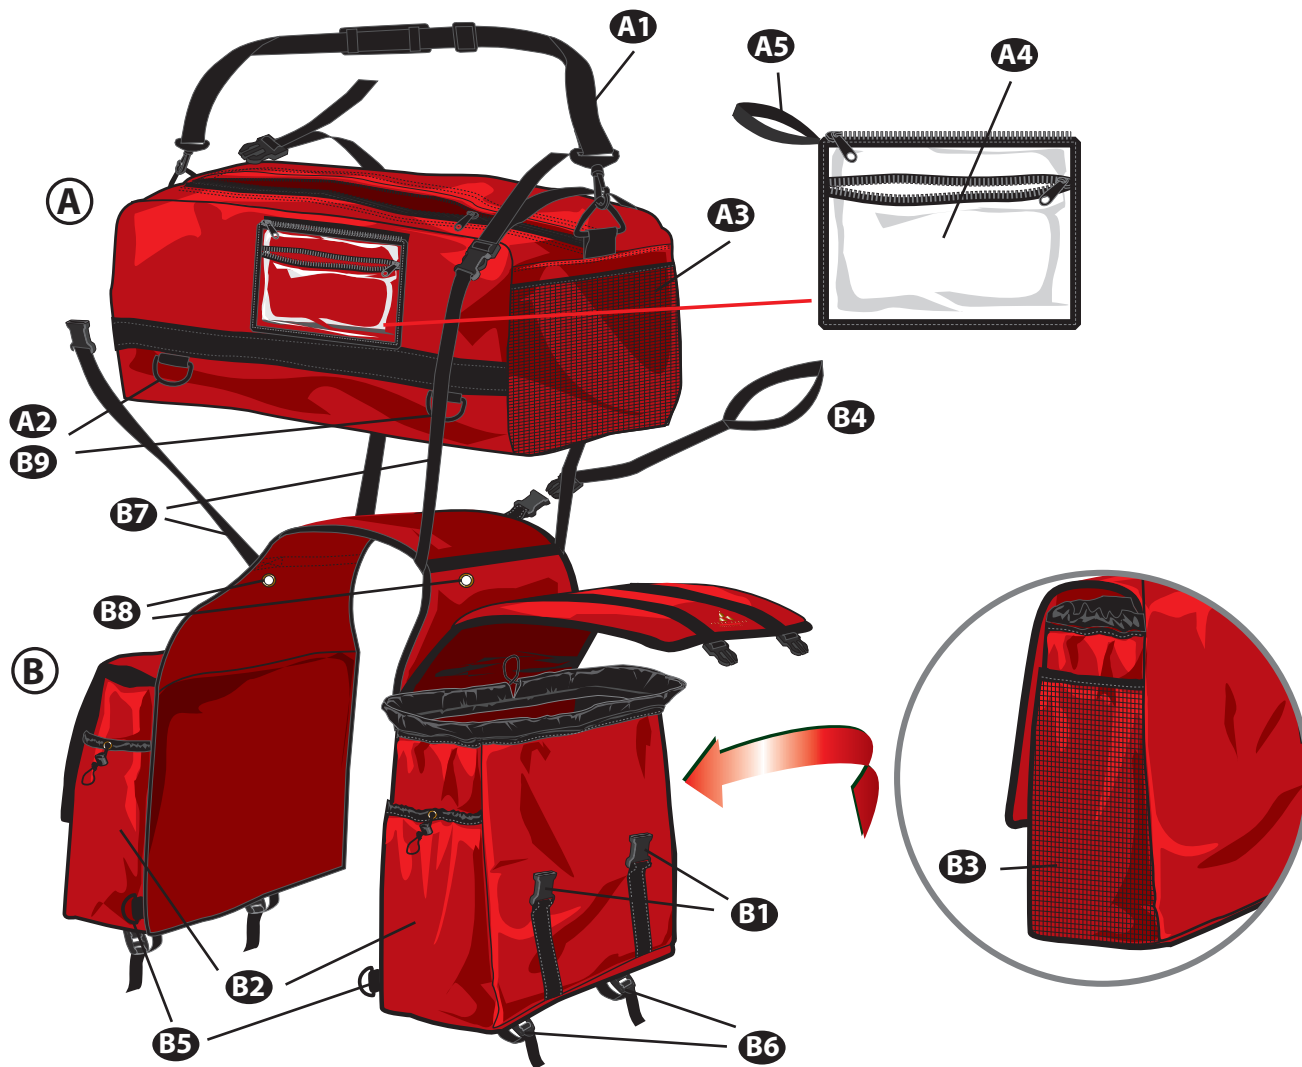

# ULTIMATE SADDLE BAG SYSTEM (AR200)

Made of tough, water resistant denier nylon, trim and insulation.  
Available in red, black, forest green, or navy blue.

- (A)** 12"W x 12"H x 6"D    **(B)** 22"W x 11"H x 11"D

Alder Ranch's heavy-duty saddle bag system, comprised of versatile components, is designed to fit Western saddles and is perfect for trail riding and overnight pack trips. Made of a high quality, water-resistant denier nylon, these saddle bags provide easy care and cleaning and the roomiest capacity available. We dare you to overpack!

The large insulated **(B) Trail Rider's Side Bags** feature **(B1) quick-release buckles**, **(B2) water bottle holders**, **(B3) mesh pockets**, **(A4) adjustable/ removable tail strap** and **(B5) D-rings** to eliminate flopping. The undersides are fitted with **(B6) adjustable straps** for carrying picket stakes or fishing rods. The **(B7) compression straps** can be used to secure the Rancher's Top Pack, or a sleeping bag, tent, etc.

The huge **(A) Rancher's Top Pack**, which can also serve separately as a great travel bag, features an **(A1) adjustable/removable shoulder strap**, large **(A2) 'D' rings** to tie down to the centre section and saddle, **(A3) side mesh pockets** and an innovative **(A4) trail map flap** that can be unzipped and placed around a saddle horn with the **(A5) elastic loop**. It also doubles as an I.D. pouch when used as a travel bag.